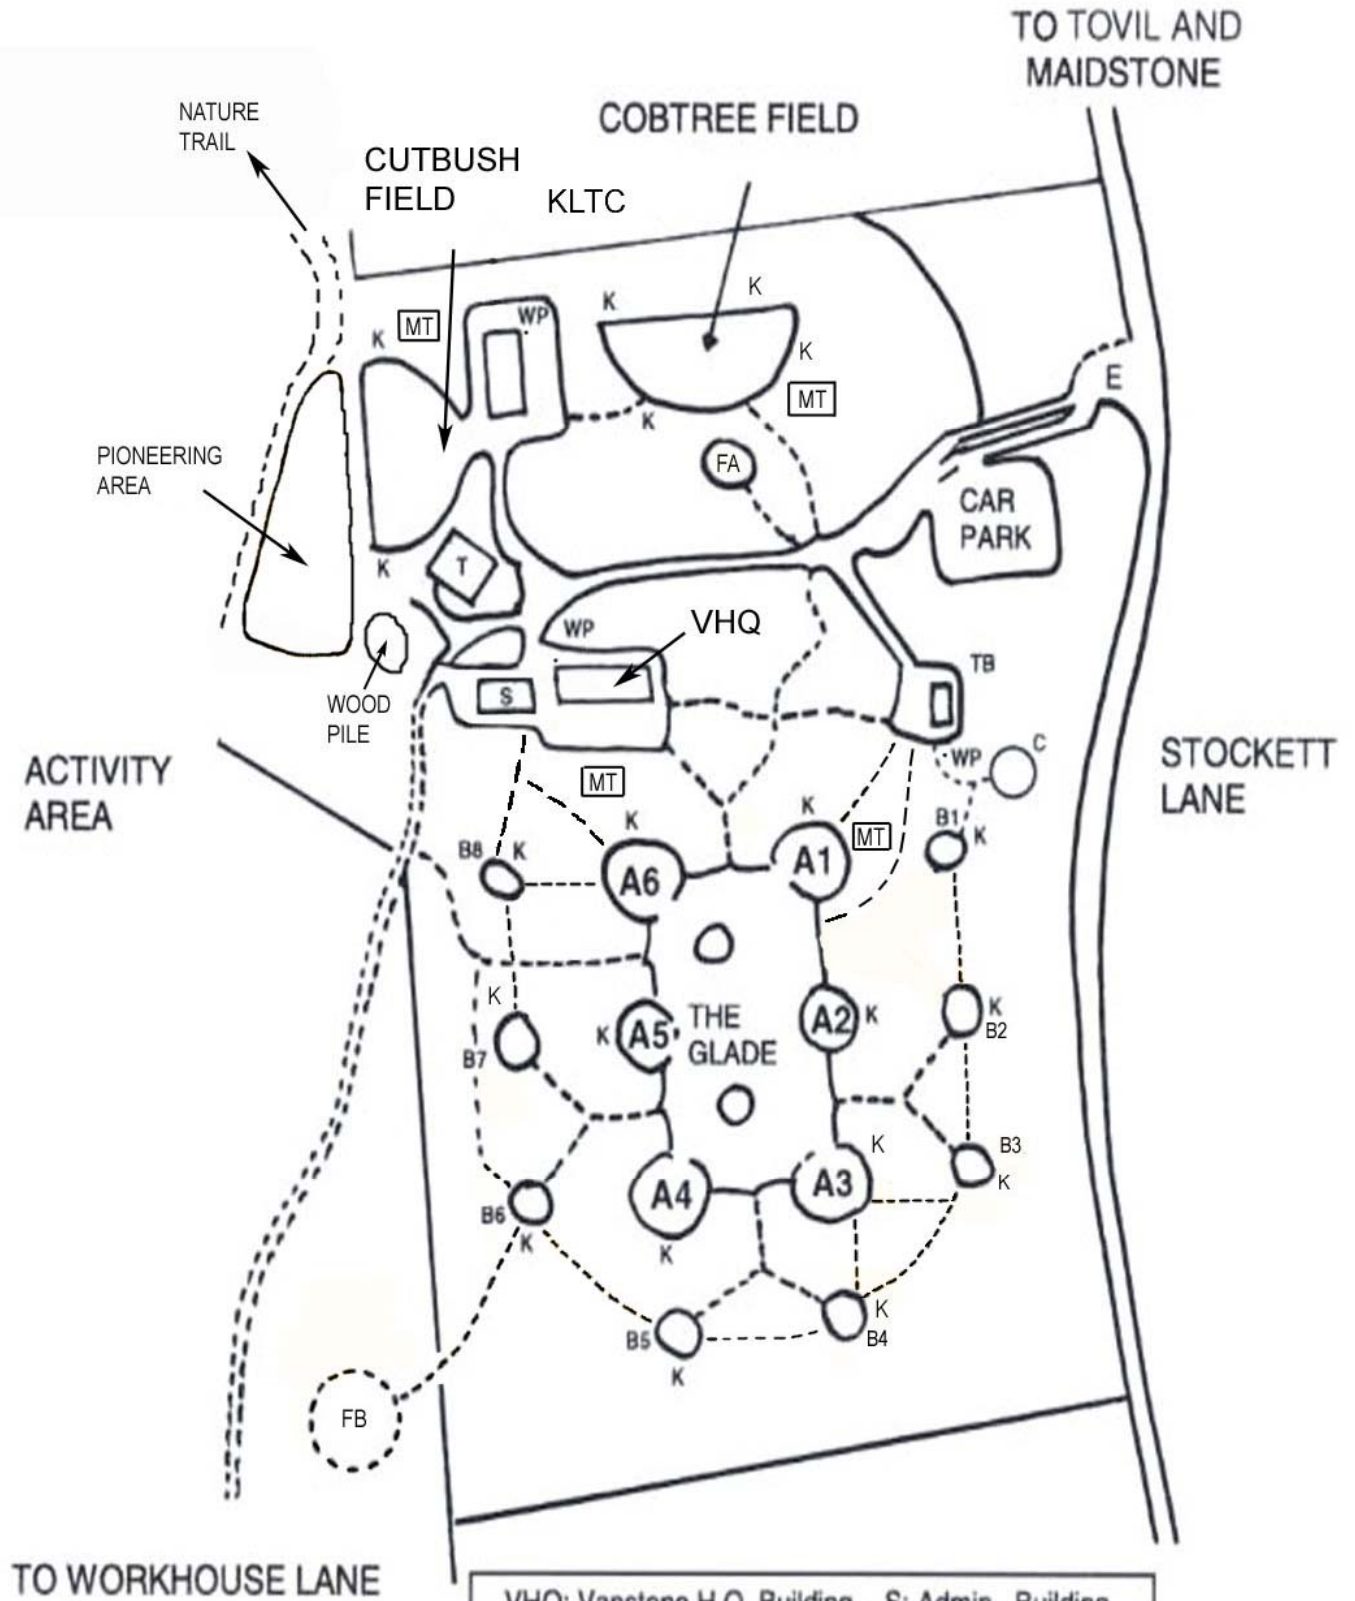

# Plan of Hamlet Wood

VHQ: Vanstone H.Q. Building,	S: Admin. Building
KLTC: Ken Loveland T. Centre,	TB: Toilet Block
F: Camp Fire Circle, (A&B)	E: Entrance
A.1 etc.: Camp Sites	WP: Water Points
K: Camp Kitchen Areas	T: Climbing Tower
C: Open Air Chapel	MT: Mess Tent Area